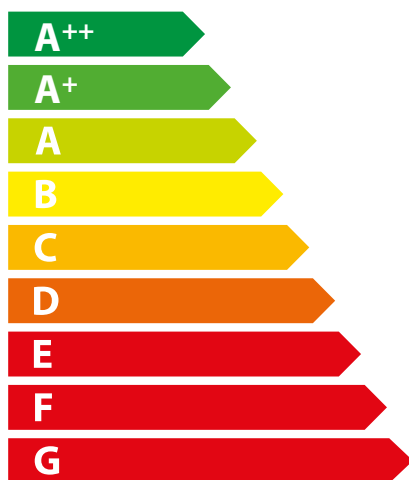

**ENERG**  
енергия · ενεργεια

**Extraflame**<sup>®</sup>

GUENDA IDRO  
- AVORIO

**A<sup>+</sup>**

Icon showing a window, a radiator, and a boiler, representing space heating.

**2,3**  
kW

Icon showing a water tank, a boiler, and an arrow, representing water heating.

**14,0**  
kW

ENERGIA · ЕНЕРГИЯ · ΕΝΕΡΓΕΙΑ · ENERGIJA · ENERGY · ENERGIE · ENERGI

2015/1186

**ENERG**  
енергия · ενεργεια

**Extraflame**<sup>®</sup>

GUENDA IDRO  
- BRONZO

**A<sup>+</sup>**

Icon showing a window, a radiator, and a boiler, representing space heating.

**2,3**  
kW

Icon showing a water tank, a boiler, and an arrow, representing water heating.

**14,0**  
kW

ENERGIA · ЕНЕРГИЯ · ΕΝΕΡΓΕΙΑ · ENERGIJA · ENERGY · ENERGIE · ENERGI

2015/1186

**ENERG**  
енергия · ενεργεια