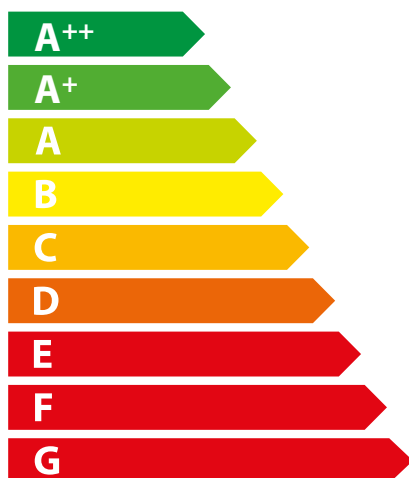

**ENERG**  
енергия · ενεργεια

**Extraflame**<sup>®</sup>

GUENDA IDRO  
- AVORIO

**A<sup>+</sup>**

Icon showing a window, a radiator, and a boiler, representing space heating.

**2,3**  
kW

Icon showing a water tank, a boiler, and an arrow, representing water heating.

**14,0**  
kW

ENERGIA · ЕНЕРГИЯ · ΕΝΕΡΓΕΙΑ · ENERGIJA · ENERGY · ENERGIE · ENERGI

2015/1186

**ENERG**  
енергия · ενεργεια

**Extraflame**<sup>®</sup>

GUENDA IDRO  
- BRONZO

**A<sup>+</sup>**

Icon showing a window, a radiator, and a boiler, representing space heating.

**2,3**  
kW

Icon showing a water tank, a boiler, and an arrow, representing water heating.

**14,0**  
kW

ENERGIA · ЕНЕРГИЯ · ΕΝΕΡΓΕΙΑ · ENERGIJA · ENERGY · ENERGIE · ENERGI

2015/1186

**ENERG**  
енергия · ενεργεια